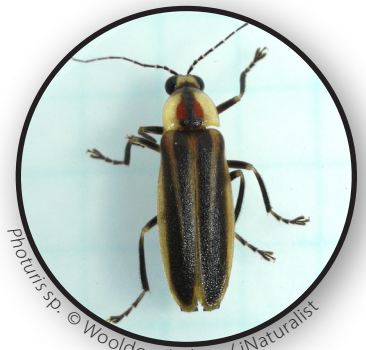

LOOK-A-LIKES

Similar species distinguished by lack of keel on head shield

Photuris sp. © Wooldcardebee / iNaturalist

SUBMIT AN OBSERVATION

Contact fireflyatlas@xerces.org

OR

Go to fireflyatlas.org to submit your observation

HELP TRACK THE KEEL-NECKED FIREFLY