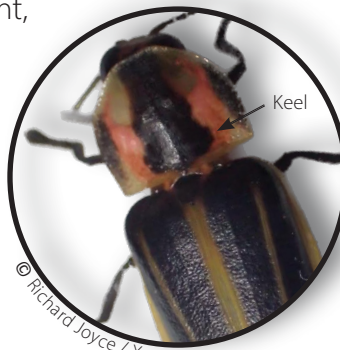

## KEEL-NECKED FIREFLY (*Pyroctomena ecostata*)

THE KEEL-NECKED FIREFLY IS THREATENED WITH EXTINCTION AND NEEDS YOUR HELP!

#### HABITAT

Coastal wetlands and grassy areas of AL, FL, DE, & NJ

© Andy Alzert / Flickr

#### ADULT

- Adults active after dark year-round in FL and Jun-Jul in the Mid-Atlantic
- Males emit bright, greenish flash
- Identified by raised line (keel) on head shield & yellow stripes down middle of each wing cover